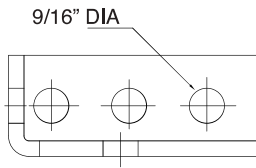

## 90 ANGLE

Seven Hole  
Model L23

**FINISH:**

Electro-Galvanized

### 90 Angle: Weights (LBS) • Dimensions (IN)

ITEM CODE	A	B	WEIGHT
L23-412412EG	4 1/8	4 1/8	0.90