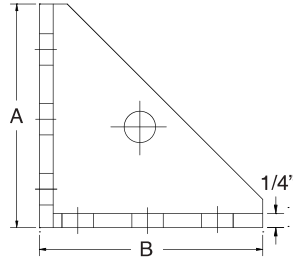

## 90 ANGLE

Seven Hole  
Model L23

**FINISH:**

Electro-Galvanized

### 90 Angle: Weights (LBS) • Dimensions (IN)

ITEM CODE	A	B	WEIGHT
L23-412412EG	4 1/8	4 1/8	0.90